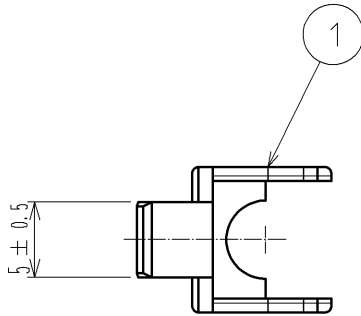

ELV, RoHS COMPLIANT

1	PBT	DARK GRAY						
NO.	MATERIAL	FINISH	REMARKS	NO.	MATERIAL	FINISH	REMARKS	
UNITS mm		SCALE 2 : 1	COUNT 	DESCRIPTION OF REVISIONS		DESIGNED	CHECKED	DATE
<b>HIROSE ELECTRIC CO., LTD.</b>	APPROVED	: KS. SATOH	09.01.07	DRAWING NO.	EDC4-167160-00			
	CHECKED	: KS. SATOH	09.01.07	PART NO.	GT17HNN-4DS-R			
	DESIGNED	: NA. HARUBAYASHI	09.01.07	CODE NO.	CL767-0188-1-00			
	DRAWN	: NA. HARUBAYASHI	09.01.07		1/1			