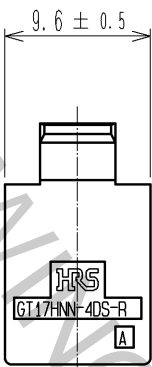

ELV, RoHS COMPLIANT

1	PBT	DARK GRAY						
NO.	MATERIAL	FINISH	REMARKS	NO.	MATERIAL	FINISH	REMARKS	
UNITS mm		SCALE 2 : 1	COUNT 	DESCRIPTION OF REVISIONS		DESIGNED	CHECKED	DATE
<b>HIROSE ELECTRIC CO., LTD.</b>	APPROVED	: KS. SATOH	09.01.07	DRAWING NO.	EDC4-167160-00			
	CHECKED	: KS. SATOH	09.01.07	PART NO.	GT17HNN-4DS-R			
	DESIGNED	: NA. HARUBAYASHI	09.01.07	CODE NO.	CL767-0188-1-00			
	DRAWN	: NA. HARUBAYASHI	09.01.07		1/1			