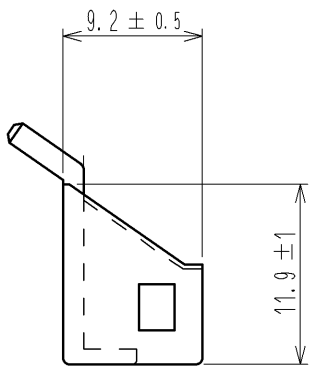

ELV, RoHS COMPLIANT

1	PBT	DARK GRAY						
NO.	MATERIAL	FINISH	REMARKS	NO.	MATERIAL	FINISH	REMARKS	
UNITS mm		SCALE 2 : 1	COUNT 	DESCRIPTION OF REVISIONS		DESIGNED	CHECKED	DATE
<b>HIROSE ELECTRIC CO., LTD.</b>	APPROVED	: KS. SATOH	09.01.07	DRAWING NO.	EDC4-167160-00			
	CHECKED	: KS. SATOH	09.01.07	PART NO.	GT17HNN-4DS-R			
	DESIGNED	: NA. HARUBAYASHI	09.01.07	CODE NO.	CL767-0188-1-00			
	DRAWN	: NA. HARUBAYASHI	09.01.07		1/1			