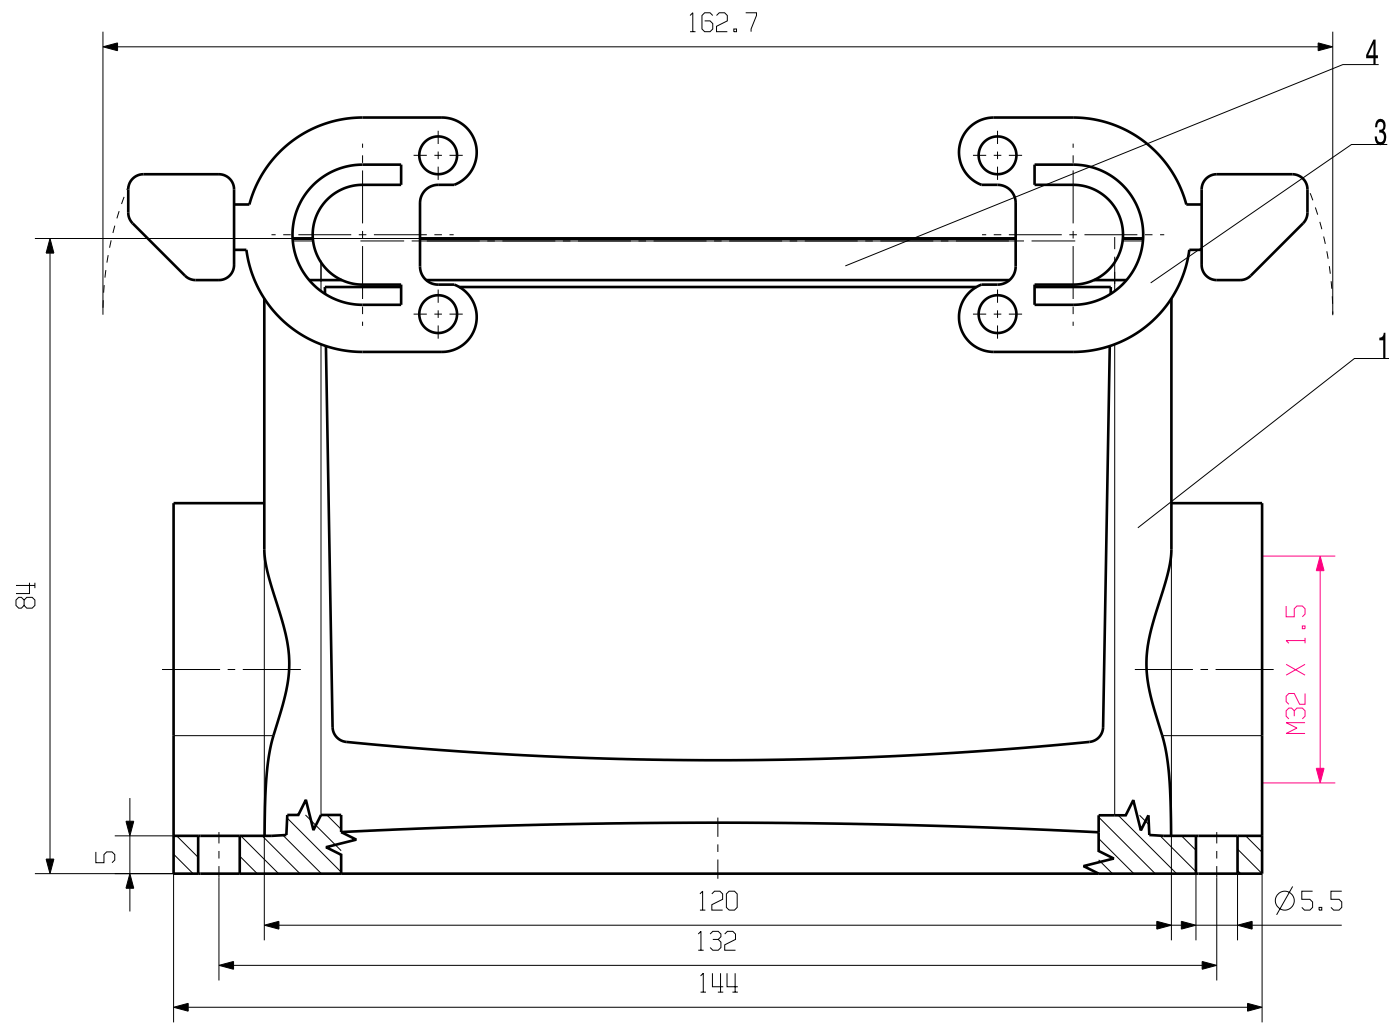

MASSE OHNE TOLERANZ SIND KEINE PRUEFMASSE
 DIMS. WITHOUT TOLERANCE ARE NOT CONTROL DIMS.

4	SEALING	NBR
3	LOCKING	STAINLESS STEEL
2	LOCKING BOLTS	STAINLESS STEEL
1	BASE HOUSING	ALUMINIUM WITH POWDER COATING
ROHSTOFF-NR. R.PART NO.	TYP PART NAME	WERKSTOFF MATERIAL

CAT.NO.: 1904350000

MAX. NRN./NOS. ?		Weidmüller		DRAWING NO.	ISSUE NO.
MODIFICATION		DATE	NAME	HDC 64D SBU 1M32G SOCKELGEHAEUSE BASE HOUSING	
DRAWN	21.10.2005	YANG_A			
RESPONSIBLE	CHECKED	31.10.2005	ZHANG_T		
SUPERSEDES:	CHECKED	31.10.2005	ZHANG_T		
SUPERSEDED BY:	APPROVED			PRODUCT FILE:	