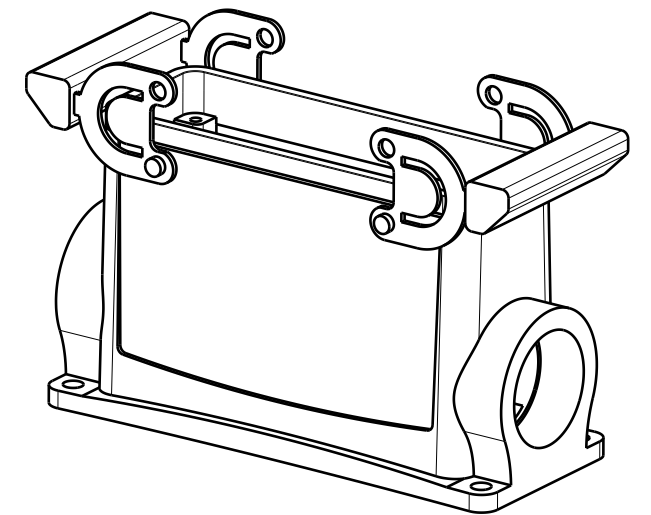

MASSE OHNE TOLERANZ SIND KEINE PRUEFMASSE
 DIMS. WITHOUT TOLERANCE ARE NOT CONTROL DIMS.

4	SEALING	NBR
3	LOCKING	STAINLESS STEEL
2	LOCKING BOLTS	STAINLESS STEEL
1	BASE HOUSING	ALUMINIUM WITH POWDER COATING
ROHSTOFF-NR. R.PART NO.	TYP PART NAME	WERKSTOFF MATERIAL

CAT.NO.: 1904350000

MAX. NRN./NOS. ?		Weidmüller		DRAWING NO.	ISSUE NO.
MODIFICATION		DATE	NAME	HDC 64D SBU 1M32G SOCKELGEHAEUSE BASE HOUSING	
DRAWN	21.10.2005	YANG_A			
RESPONSIBLE	CHECKED	31.10.2005	ZHANG_T		
SUPERSEDES:	CHECKED	31.10.2005	ZHANG_T		
SUPERSEDED BY:	APPROVED			PRODUCT FILE:	