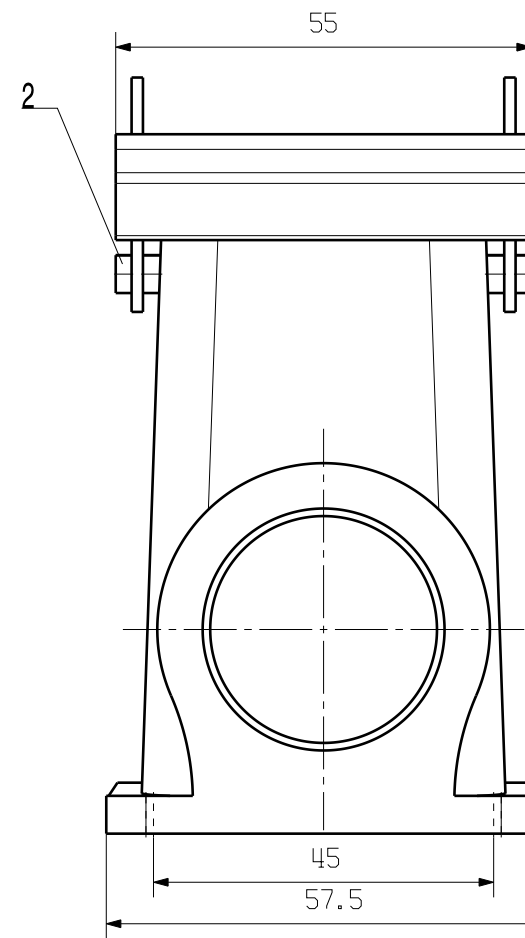

MASSE OHNE TOLERANZ SIND KEINE PRUEFMASSE
 DIMS. WITHOUT TOLERANCE ARE NOT CONTROL DIMS.

4	SEALING	NBR
3	LOCKING	STAINLESS STEEL
2	LOCKING BOLTS	STAINLESS STEEL
1	BASE HOUSING	ALUMINIUM WITH POWDER COATING
ROHSTOFF-NR. R.PART NO.	TYP PART NAME	WERKSTOFF MATERIAL

CAT.NO.: 1904350000

MAX. NRN./NOS. ?		Weidmüller		DRAWING NO.	ISSUE NO.
MODIFICATION		DATE	NAME	HDC 64D SBU 1M32G SOCKELGEHAEUSE BASE HOUSING	
DRAWN	21.10.2005	YANG_A			
RESPONSIBLE	CHECKED	31.10.2005	ZHANG_T		
SUPERSEDES:	CHECKED	31.10.2005	ZHANG_T		
SUPERSEDED BY:	APPROVED			PRODUCT FILE:	