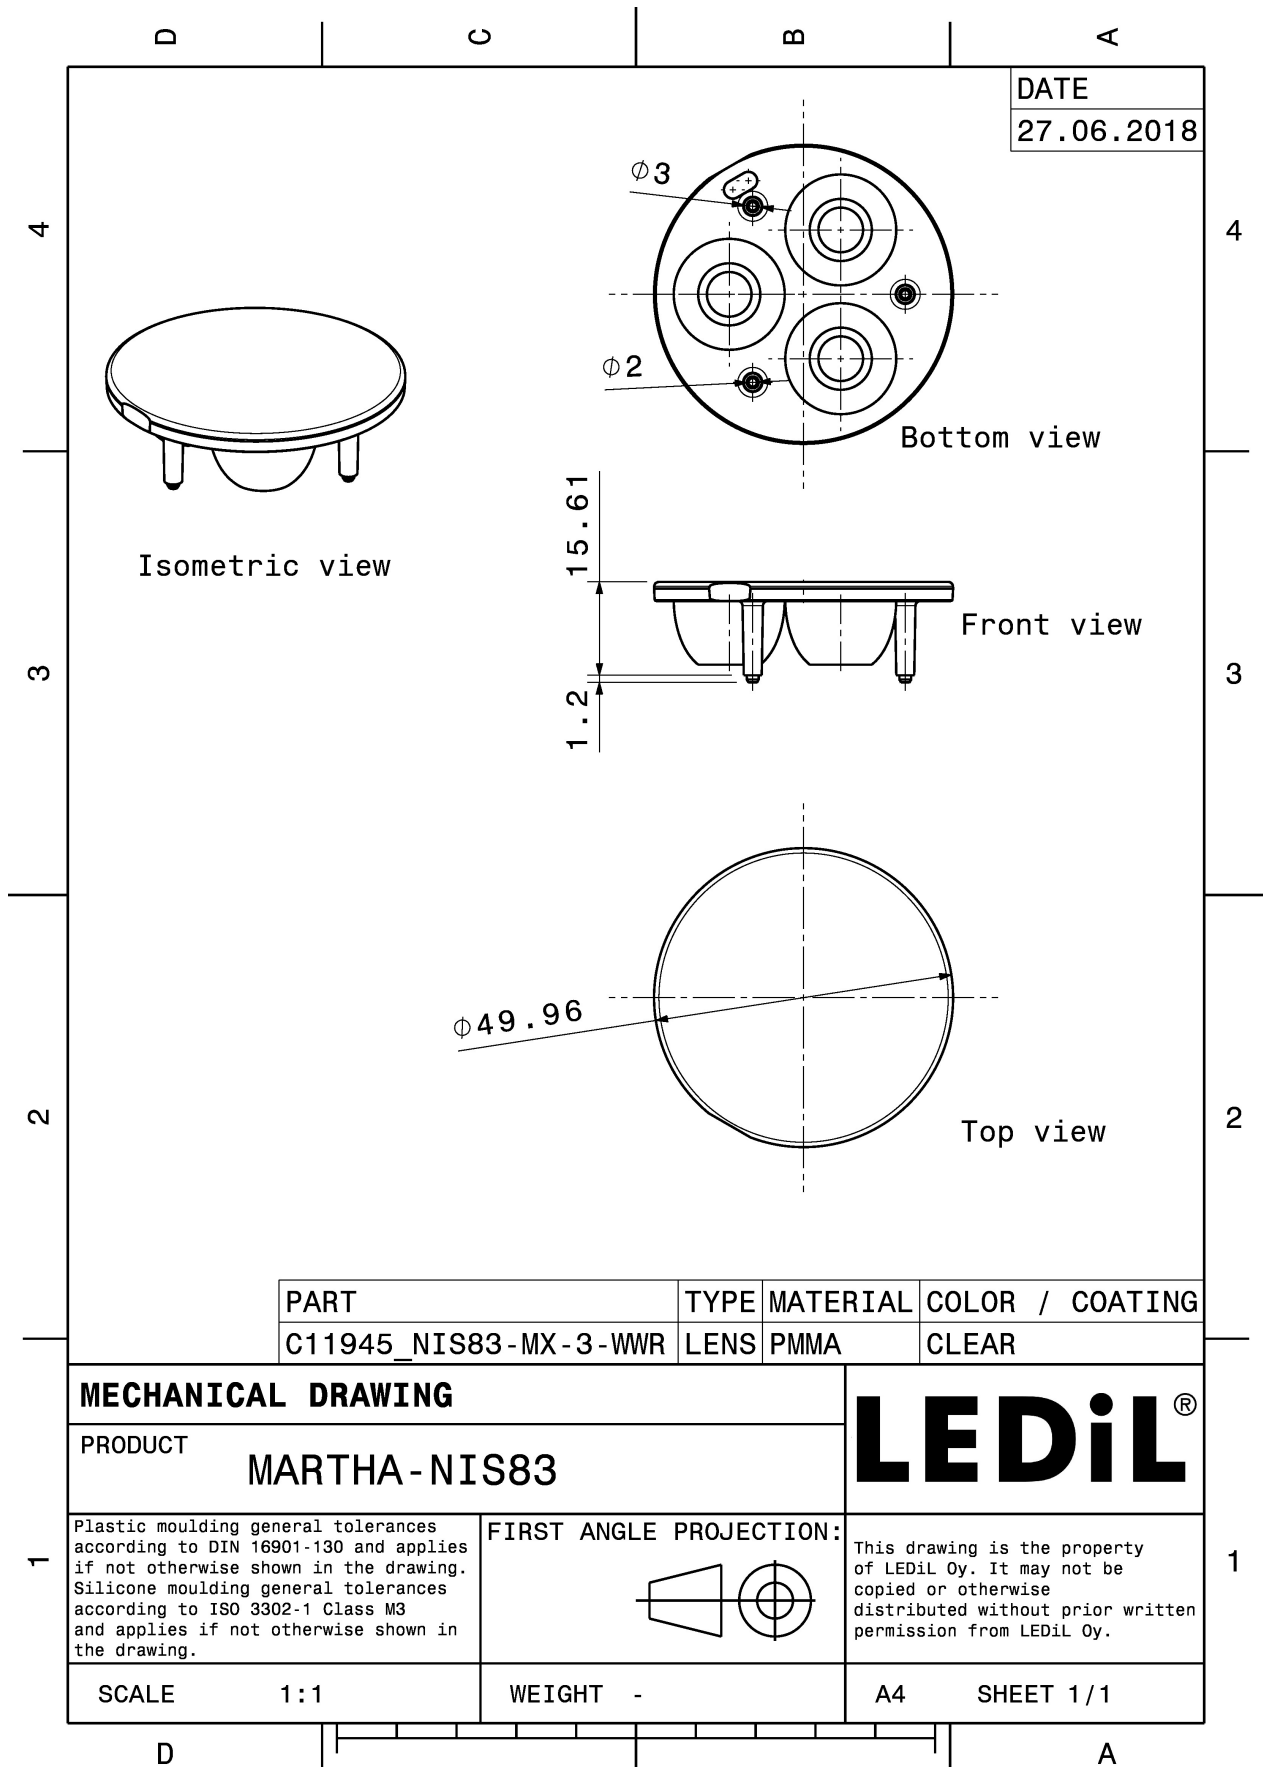

NIS83-MX-3-WWR

~50° wide round beam with space for O-ring in flange

TECHNICAL SPECIFICATIONS:

Dimensions	Ø 50.0 mm
Height	15.3 mm
Fastening	glue, pin
Colour	clear
Box size	480 x 280 x 300 mm
Box weight	6.4 kg
Quantity in Box	364 pcs
ROHS compliant	yes ⓘ

MATERIAL SPECIFICATIONS:

Component	Type	Material	Colour
NIS83-MX-3-WWR	Lens array	PMMA	clear

PHOTOMETRIC DATA (MEASURED):

LED	NS6x83
FWHM	48.0°
Efficiency	%
Peak intensity	cd/lm
Required components:	

GENERAL INFORMATION: