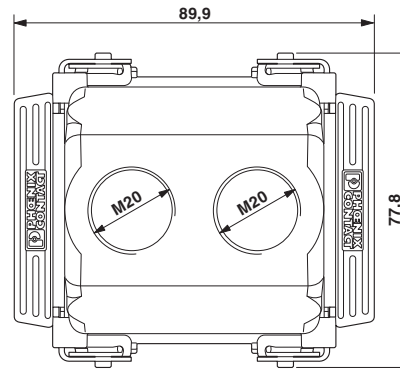

Dimensions

Height	37 mm
--------	-------

Ambient conditions

Degree of protection for housing	IP65
	IP66
	IP67
Ambient temperature (operation)	-40 °C ... 125 °C

General

Design	DC-B6
Housing type	Sleeve housings
Color	pearl gray
Locking type	With locking latch
Cable exit	Lateral
Screw connection	None
Type of the screw connection	With 2x M20 thread

Label - EML (26,5X12)R SR - 0816854

Label, Roll, silver/matt, Unlabeled, Can be labeled with: THERMOMARK ROLL, THERMOMARK X, THERMOMARK S1.1, Mounting type: Adhesive, Lettering field: 26.5 x 12 mm

Full screw connection

Cable gland - HC-K-KV-M25(11-17) - 1690639

Plastic screw connection up to 5 bar, thread length: 8 mm, cable diameter: 11 - 17 mm, WAF 29, screw connection: M25

Cable gland - HC-K-KV-M20(8-13) - 1690626

Plastic screw connection up to 5 bar, thread length: 8 mm, cable diameter: 8 - 13 mm, WAF 24, screw connection: M20

Seal

Grommet - DC-B 6-A-HD-G - 1602326

DUPLICON, profile gasket for stackable housing, made of conductive EPDM

Drawings

Housing - DC-B 6-H-80/O2STM20G-M - 1581180

Dimensioned drawing

Dimensional drawing