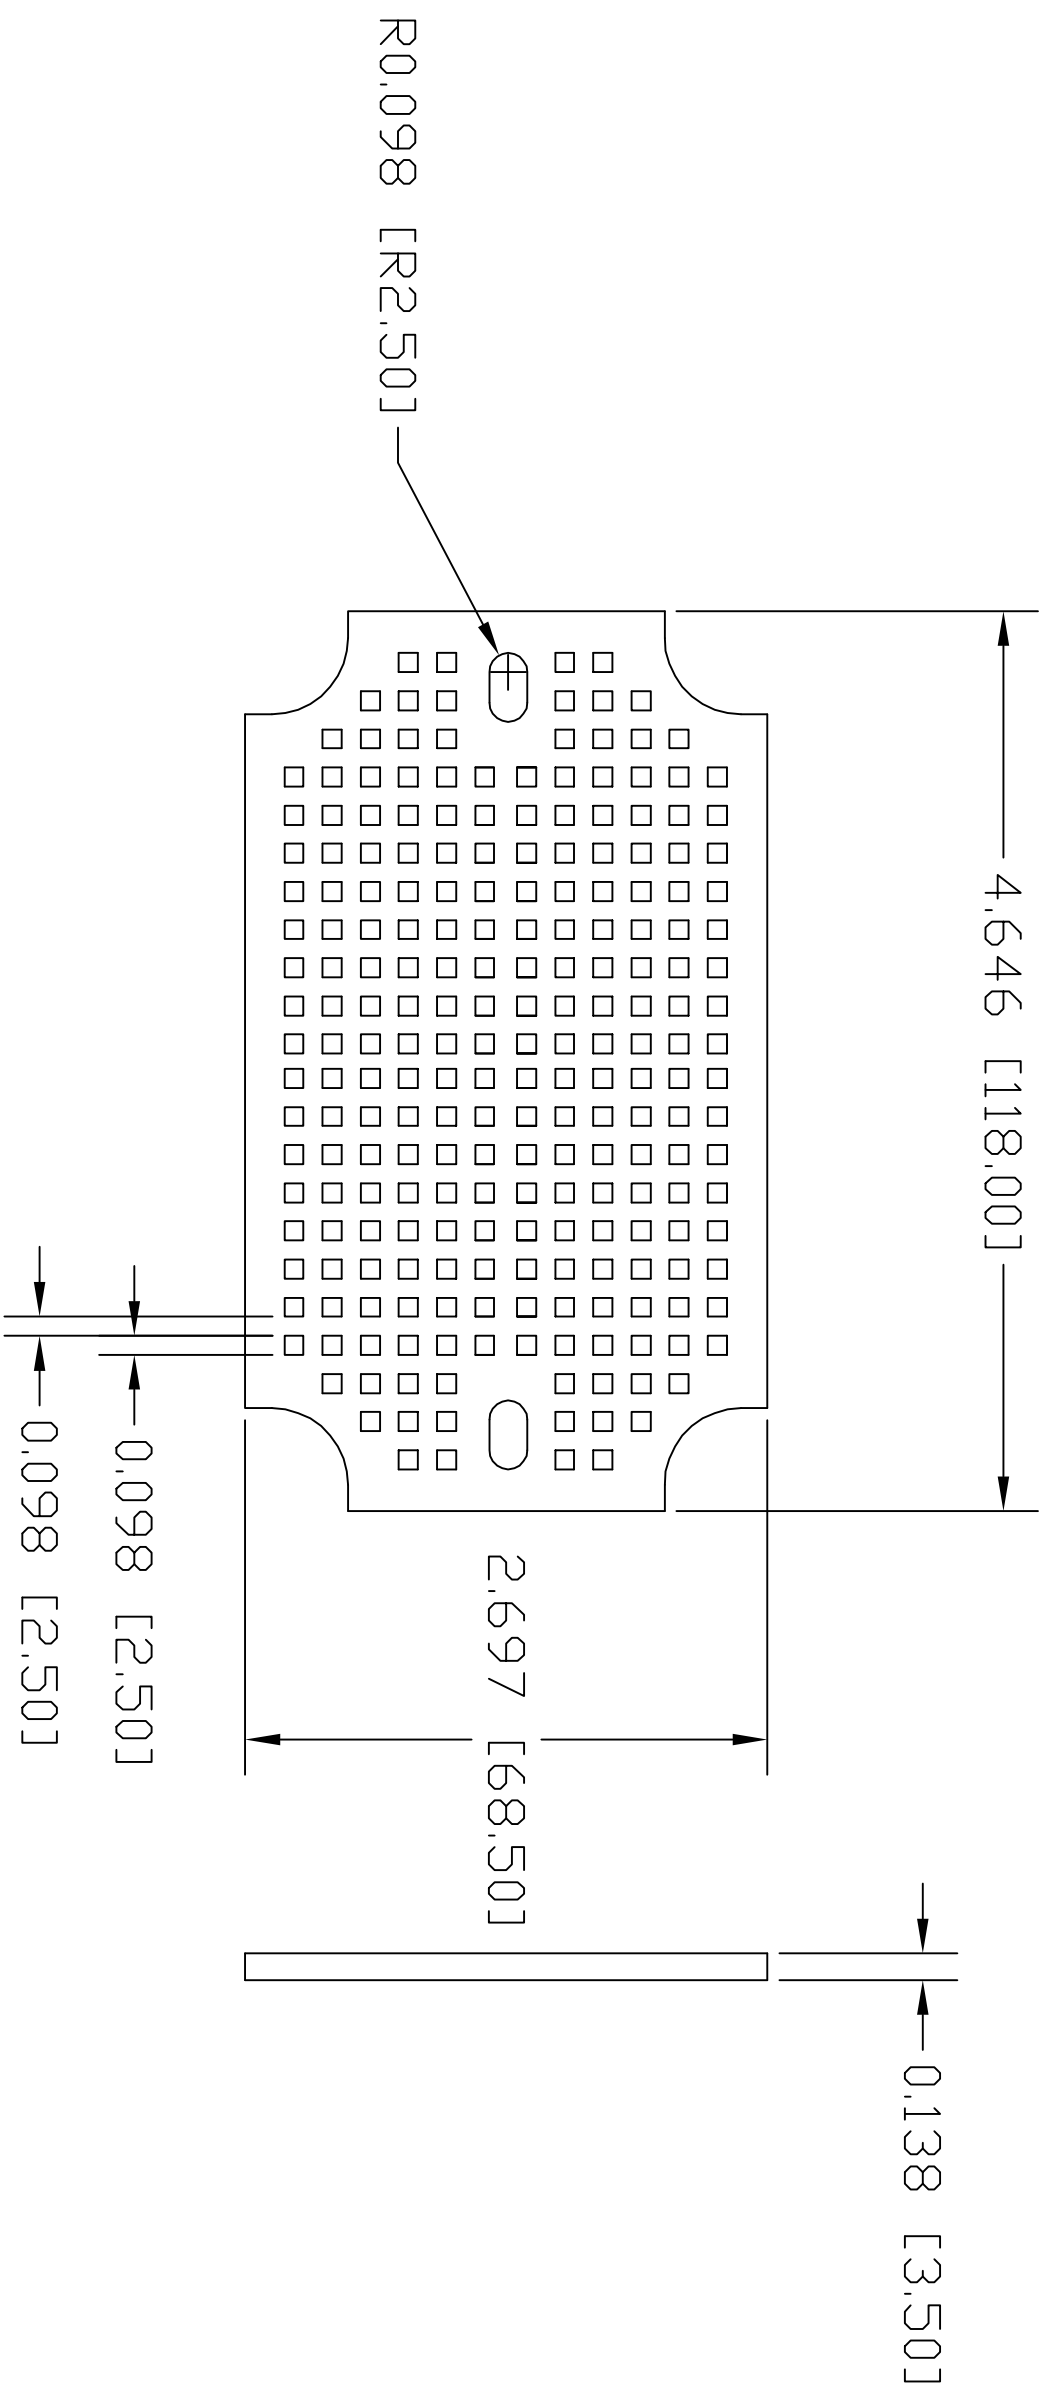

PART  
NAME

MOUNTING PANEL

PART  
No.

NBX-10976

REV.  
DATE

3-2-09

MATERIAL: ABS PLASTIC, UL94-HB