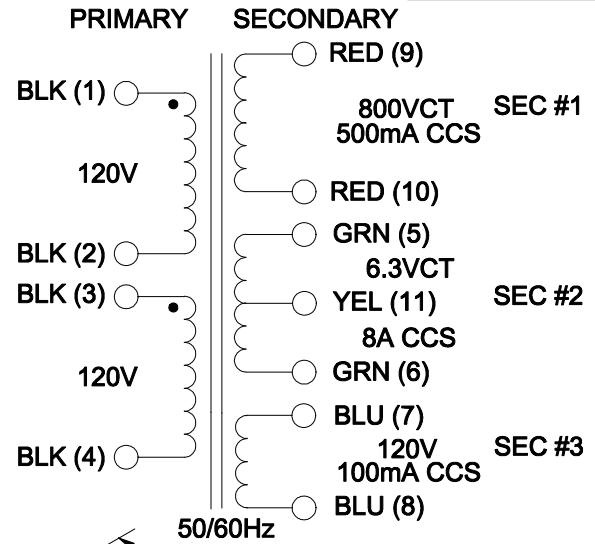

PWDP13006

DIMENSIONS:	
A	5.250" ±0.063
B	5.205" MAX.
C	4.375" ±0.063
D	4.500" ±0.063
E	3.695" ±0.063
F	4.445" ±0.063
G	0.312" X 0.500" ±0.015

NOTE: ALL LEADS 15" OUT MIN., STRIPPED .5"

**ELECTRONIC DIVISION**  
 52 RANKIN PLACE,  
 WATERLOO, ONTARIO, N2J 3Z5  
 PH # (519) 886-6181  
 FAX # (519) 886-9540

TITLE PWDP13006

NO	DATE	REVISION	DWG. BY
0	11/01/13	RELEASED. C.I.	CORINA ILIE
1	11/07/13	ADDED POLARITY DOTS ON PRI. C.I.	DATE
			11/01/13
			DIM IN( )MM( )

PWDP13006