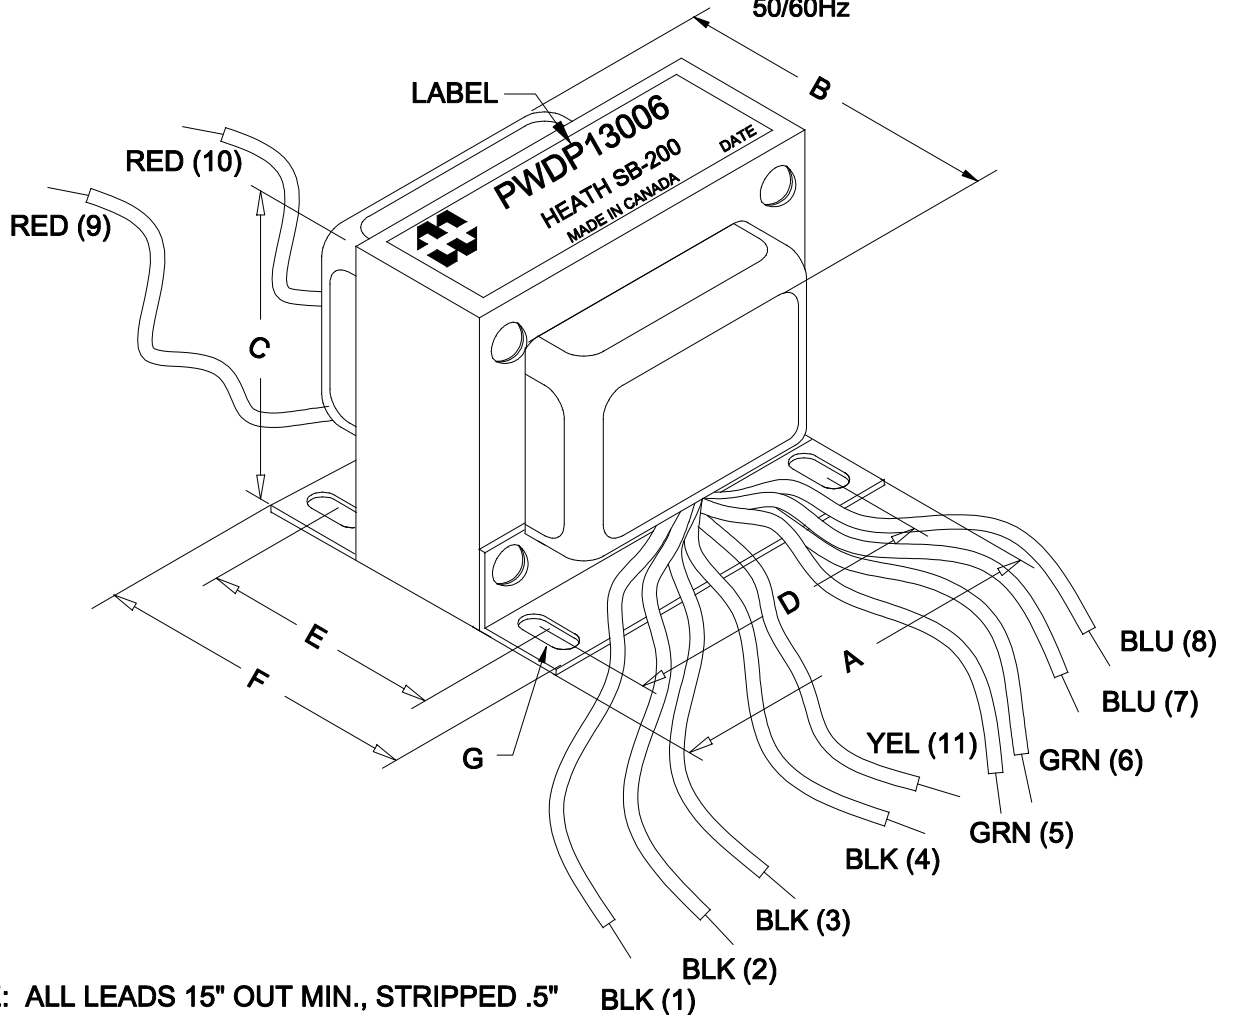

PWDP13006

DIMENSIONS:	
A	5.250" ±0.063
B	5.205" MAX.
C	4.375" ±0.063
D	4.500" ±0.063
E	3.695" ±0.063
F	4.445" ±0.063
G	0.312" X 0.500" ±0.015

NOTE: ALL LEADS 15" OUT MIN., STRIPPED .5"

**ELECTRONIC DIVISION**  
 52 RANKIN PLACE,  
 WATERLOO, ONTARIO, N2J 3Z5  
 PH # (519) 886-6181  
 FAX # (519) 886-9540

TITLE PWDP13006

NO	DATE	REVISION	DWG. BY
0	11/01/13	RELEASED. C.I.	CORINA ILIE
1	11/07/13	ADDED POLARITY DOTS ON PRI. C.I.	DATE
			11/01/13
			DIM IN( )MM( )

PWDP13006